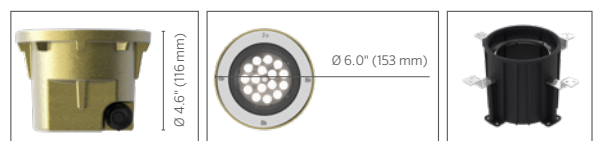

easyglow™

Visual comfort technology to reduce contrast while still achieving maximum light output

Choice of marine-grade 316 stainless steel or brass lid

Teflon-coated stainless steel fasteners

powersync™

Can be rotated within the pre-installation sleeve for easy aiming without the need for disassembly or unsealing

Factory-sealed IP68

Solid brass housing

Available in RGBW, and a wide selection of white color temperatures.