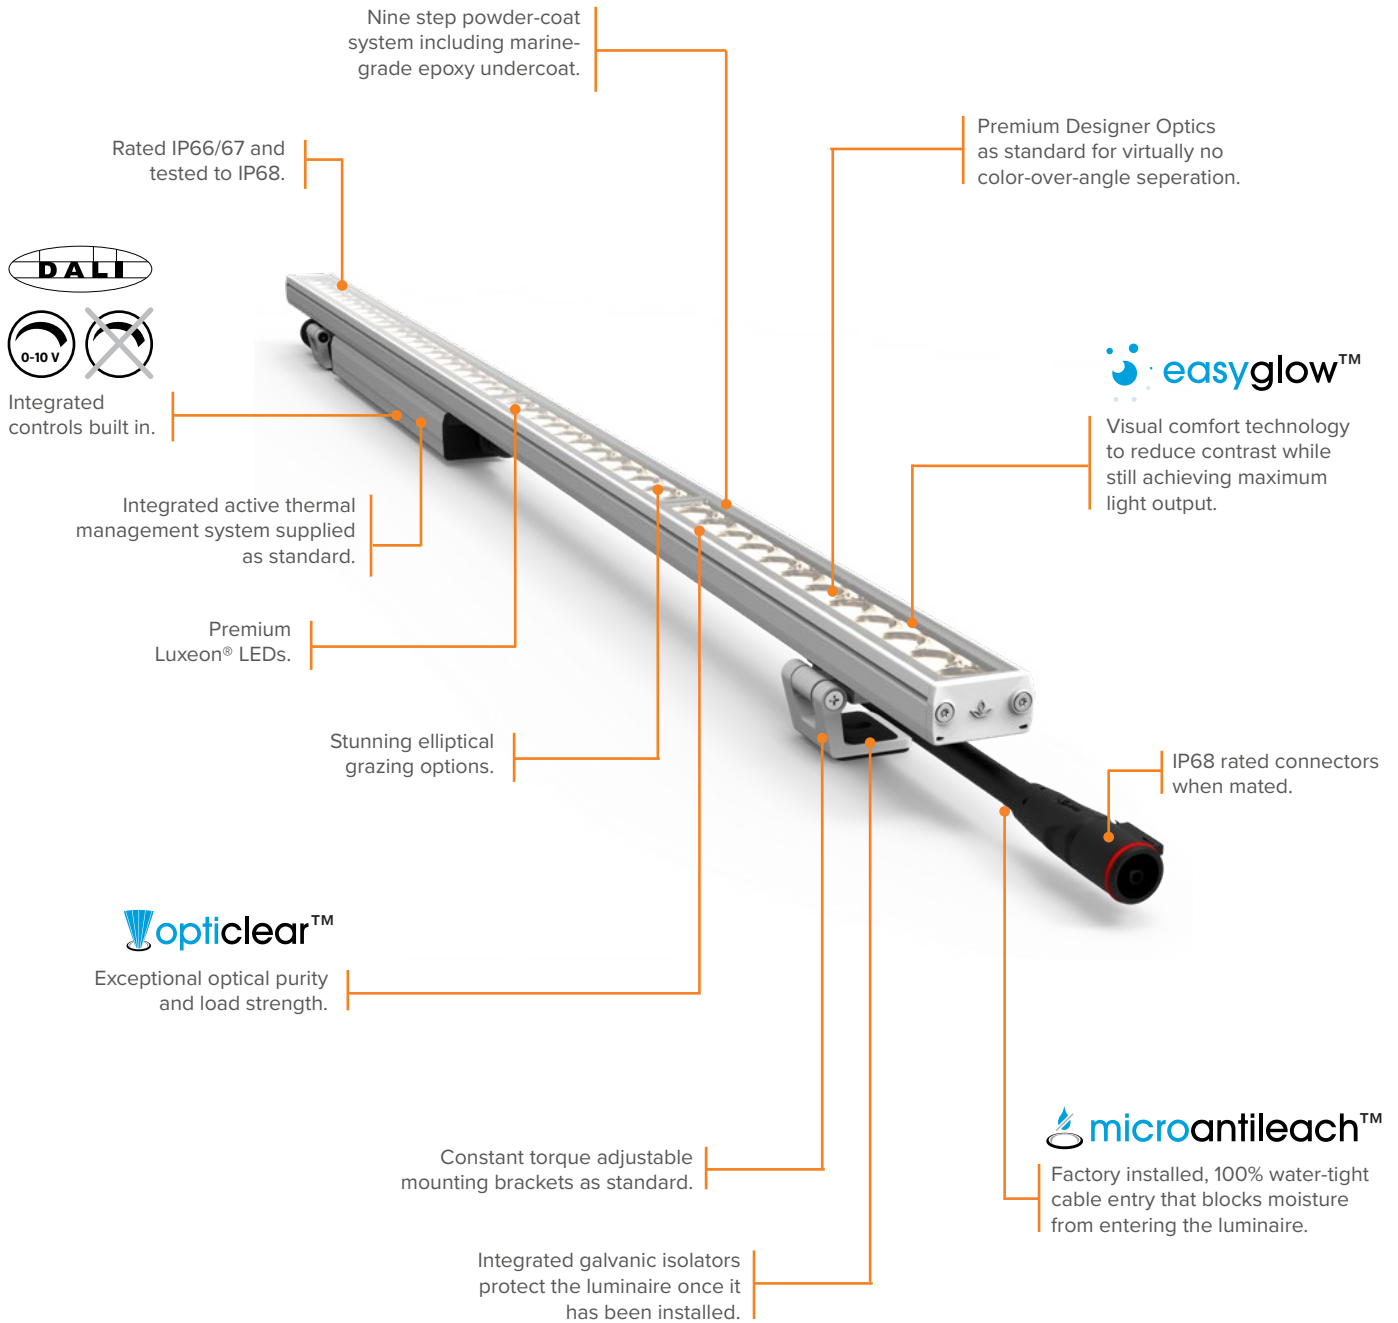

# LINEALUX L3

A compact, high-performance linear grazer that combines technology and performance in a stylish design

| LUMINAIRE | POWERSYNC™ | NON-DIMMING | 0-10 V<br>(UL Market Only) | DALI<br>(CE Market Only) |
|-----------|------------|-------------|----------------------------|--------------------------|
| LS9030    | •          |             |                            |                          |
| LS9031    | •          |             |                            |                          |
| LS9032    |            |             | •                          | •                        |